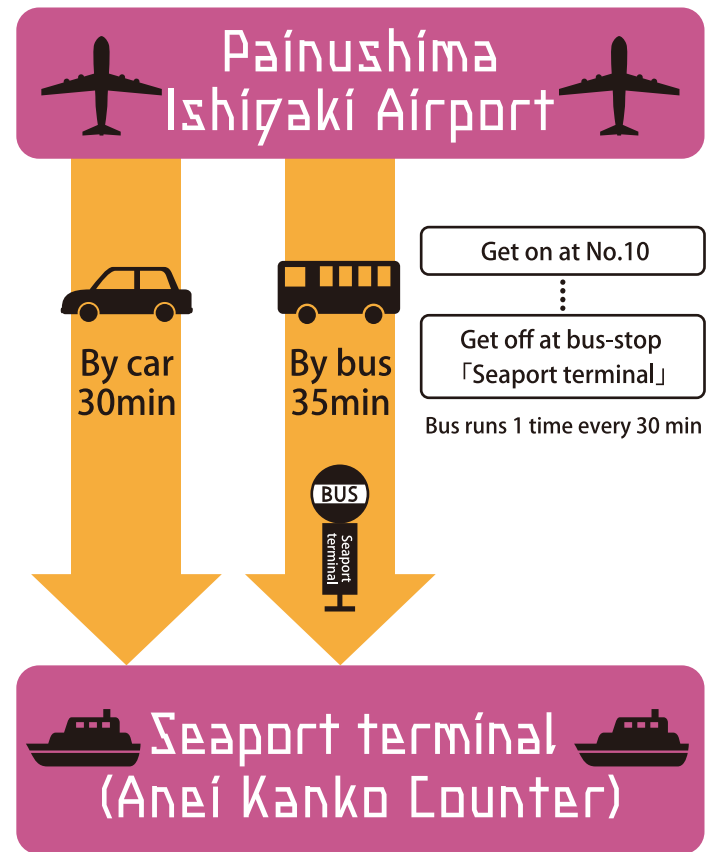

Renting location

Seaport terminal (Anei Kanko Counter) ACCESS

© はいーくる

Renting location

MAEZATO Sharing Square ACCESS

Painushima Ishigaki Airport

Seaport terminal

MAEZATO Sharing Square
(3 min. by walk to Max Valu)

Painushima Ishigaki Airport

By car
20min

By bus
20min

Get on at No. 4
⋮
Get off in bus-stop
「平得東」
Bus runs 1 time every 30 min

MAEZATO Sharing Square

By car
15min

By bus
15min

Get on at No. 4
⋮
Get off in bus-stop
「平得東」
Bus runs 1 time every 30 min

Seaport terminal

Renting location

FUSAKI Resort Village · Ishigaki Seaside Hotel Okinawa EXES Ishigakijima e-SHARE Ishigaki North Gate Way ACCESS

Ishigaki Seaside Hotel

154-12 Kabira, Ishigaki-shi

e-SHARE Ishigaki North Gateway