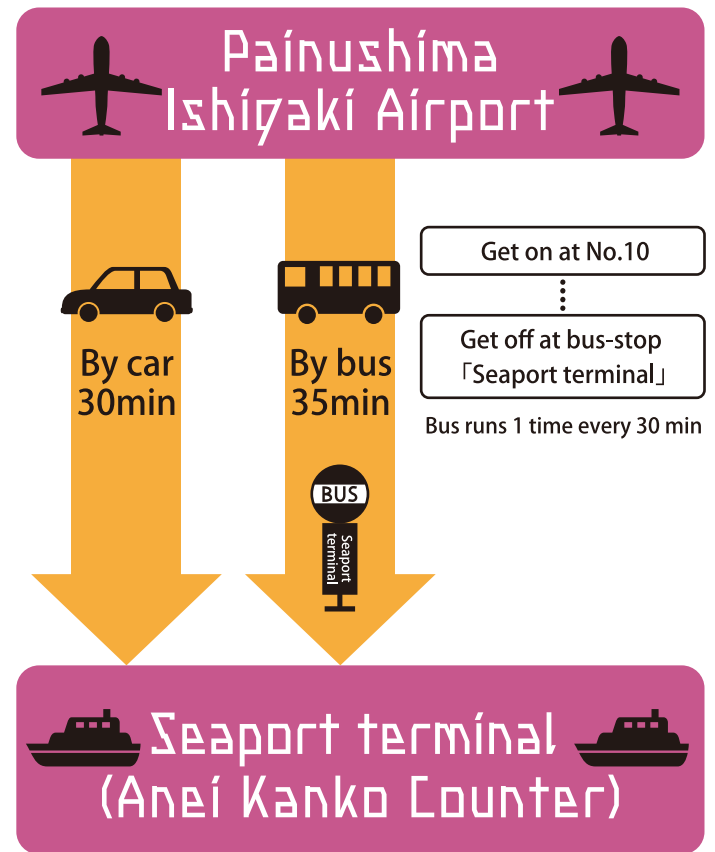

# Seaport terminal (Anei Kanko Counter) ACCESS

Seaport terminal (Anei Kanko Counter)

Renting location

# MAEZATO Sharing Square ACCESS