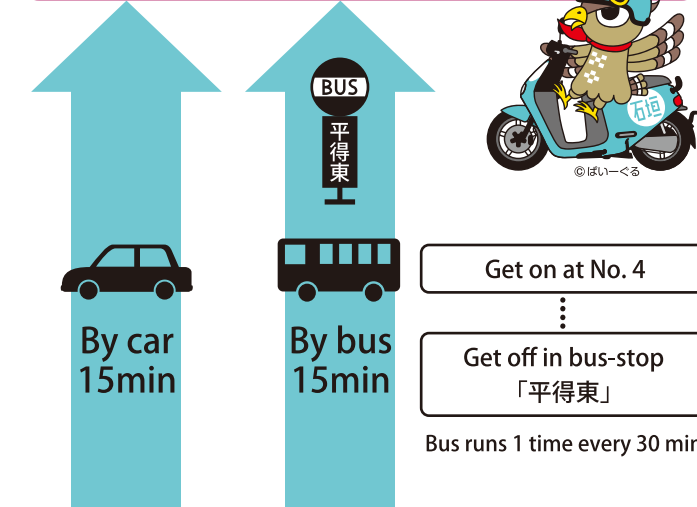

MAEZATO Sharing Square